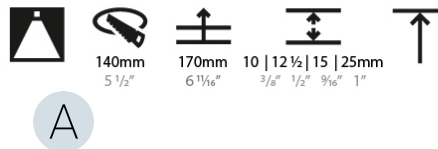

GENERAL

Series: Bioniq
 Subseries: Bioniq Round Deep
 Brand: Prolicht
 Division: Architectural
 Mounting Type: Trimless
 Mounting Location: Ceiling
 Subcategory: Downlight

PHYSICAL

Shape: Round
 Diameter (mm): 136
 Diameter (in): 5 3/8
 Height (mm): 151
 Height (in): 5 15/16
 Ceiling Thickness (mm): 10 / 12.5 / 15 / 25
 Ceiling Thickness (in): 3/8 or 1/2 or 9/16 or 1
 Min. Recessing Depth (mm): 170
 Min. Recessing Depth (in): 6 11/16
 Light Distribution: Downlight
 Weight (kg): 1.078
 Weight (lbs): 2.37
 Fixture Finish: SSR / BKV / CWI / CRY / HAB / UFT / ITA / RUA / FTG / MYG / LOD / PUS / FRO / FUP / KIA / POP / BLS / SPG / MEY / GOH / GUM / CHC / COM / ABZ / JAG / OBR / MOS / ROR
 Fixture Material: Aluminum Die Cast
 Cut-out Measurements: Ø 140mm / 5 1/2"
 Upon Request: Unique Ceiling Thickness

LED

Number of LEDs: 1
 Color Temperature (°K): 2700 / 3000 / 3500 / 4000
 Max. Delivered Lumen (lm): 2156 / 2244 / 2377 / 2425
 Nominal Lumen (lm): 2909 / 3028 / 3208 / 2373
 CRI: >90 CRI
 Lamp Life (hrs): 50000
 Upon Request: RGB-W Tunable White Special Color Temperature Special LED

OPTICAL

Reflector°: 18 / 34
 Optic°: Lens Pack - No Lens / Linear Spread Lens / Honeycomb / Spread Lens
 Adjustability: Fixed
 Upon Request: Special Beam Angles

RATINGS AND CERTIFICATIONS

382, F 416-247-9319, www.zaneen.com
 Certified and Compliant for North American Standards at the end of the existing Model #. For assistance on 'custom' specifications, contact zteam@zaneen.com.
 In a constant effort to supply the best product, we reserve the right to change specifications or materials without notice. The most recent specification sheets are found at zaneen.com
 IP rating: IP20