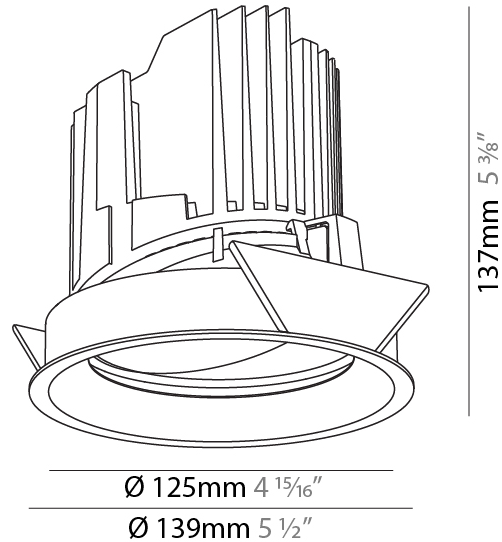

GENERAL

Series: Bioniq
 Subseries: Bioniq Round Deep
 Brand: Prolicht
 Division: Architectural
 Mounting Type: Trimless
 Mounting Location: Ceiling
 Subcategory: Downlight

PHYSICAL

Shape: Round
 Diameter (mm): 136
 Diameter (in): 5 3/8
 Height (mm): 151
 Height (in): 5 15/16
 Ceiling Thickness (mm): 10 / 12.5 / 15 / 25
 Ceiling Thickness (in): 3/8 or 1/2 or 9/16 or 1
 Min. Recessing Depth (mm): 170
 Min. Recessing Depth (in): 6 11/16
 Light Distribution: Downlight
 Weight (kg): 1.078
 Weight (lbs): 2.37
 Fixture Finish: SSR / BKV / CWI / CRY / HAB / UFT / ITA / RUA / FTG / MYG / LOD / PUS / FRO / FUP / KIA / POP / BLS / SPG / MEY / GOH / GUM / CHC / COM / ABZ / JAG / OBR / MOS / ROR
 Fixture Material: Aluminum Die Cast
 Cut-out Measurements: Ø 140mm / 5 1/2"
 Upon Request: Unique Ceiling Thickness

GENERAL

Series: Bioniq
 Subseries: Bioniq Round Adjustable
 Brand: Prolight
 Division: Architectural
 Mounting Type: Recessed
 Mounting Location: Ceiling
 Subcategory: Downlight

PHYSICAL

Shape: Round
 Diameter (mm): 139
 Diameter (in): 5 1/2
 Height (mm): 137
 Height (in): 5 3/8
 Ceiling Thickness (mm): 10 / 12.5 / 15
 Ceiling Thickness (in): 3/8 or 1/2 or 9/16
 Min. Recessing Depth (mm): 150
 Min. Recessing Depth (in): 5 7/8
 Light Distribution: Adjustable / Downlight
 Weight (kg): 0.836
 Weight (lbs): 1.84
 Fixture Finish: SSR / BKV / CWI / CRY / HAB / UFT / ITA / RUA / FTG / MYG / LOD / PUS / FRO / FUP / KIA / POP / BLS / SPG / MEY / GOH / GUM / CHC / COM / ABZ / JAG / OBR / MOS / ROR
 Fixture Material: Aluminum Die Cast
 Cut-out Measurements: 130mm / 5 1/8"

OPTICAL

Reflector°: 18 / 38
 Optic°: Lens Pack - No Lens / Linear Spread Lens / Honeycomb / Spread Lens
 Adjustability: Rotational 355°; Tilt 30°

RATINGS AND CERTIFICATIONS

Certified By: Certified for North American Standards
 IP rating: IP20
 Zaneen Group Inc. © 2024, T 1800-388-3382, F 416-247-9319, www.zaneen.com